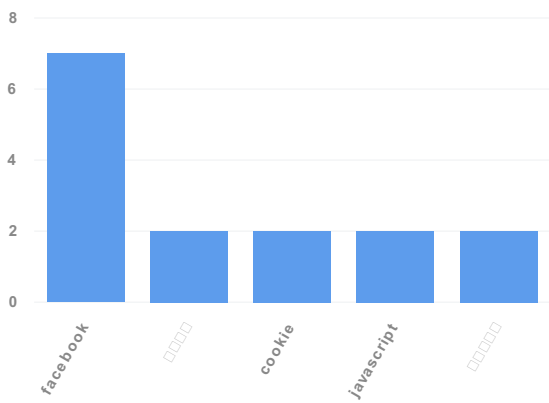

Keyword	Content	Title	Description	Headings
facebook	7	✓	✓	✓
[ ] [ ] [ ] [ ]	2	✗	✗	✓
cookie	2	✗	✗	✗
javascript	2	✗	✗	✓
[ ] [ ] [ ] [ ] [ ]	2	✗	✗	✗

Text to HTML Ratio

Ratio : 1%

Your website's ratio of text to HTML content is below 10 percent. This is an indication that your site is very code heavy and complex, making it harder for search engines to identify user content.

Image Alt Attributes

We found 4 images on this web page.

4 of your images have alt attributes empty or missing. Add alternative text so that search engines can better understand the content of your images and index them.

#	Image link
1	pyNVUg5EM0j.png
2	GsNjNwul-UM.gif
3	GsNjNwul-UM.gif
4	GsNjNwul-UM.gif

LINKS

Number of Backlinks

You have a reasonably strong level of backlink activity.