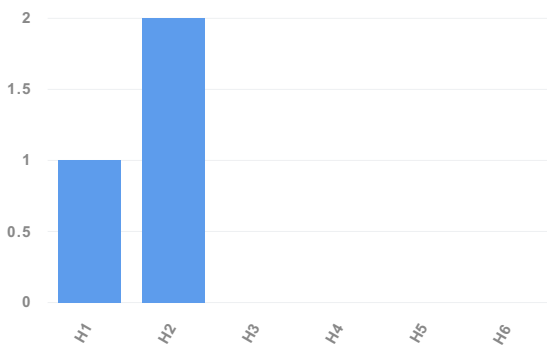

HTML HEADER

Title Tag

Facebook - □□□□□

Length : 16

You have a title tag, and its length is optimal - between 10 and 70 characters.

Meta Description Tag

Facebook

Length : 377

Your page has a meta description. Ideally though, your meta description should be between 70 and 160 characters (spaces included).

BODY CONTENT

Header Tags

Your website's main keywords are distributed well across the important HTML Tags of your website.

HTML Header Tags are an important way of signaling to search engines what your page is about:

H1	H2	H3	H4	H5	H6
1	2	0	0	0	0

- [H1] Facebook
- [H2] JavaScript
- [H2]

Keyword Consistency

Your website's main keywords are not distributed well across the important HTML Tags of your website.