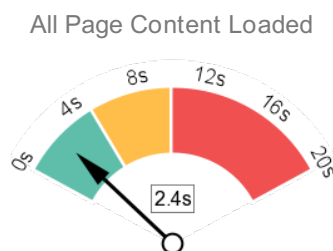

Performance Results

Your Performance is very good!

Page load speed and performance is important to ensure a positive user experience. Continue monitoring your performance to ensure you stay on top.

Page Speed Info

Your Page's Server Response Time is reasonably small (which is good for load speed and user experience).

Page Size Info

Your page's file size is reasonably low (which is good for load speed and user experience).