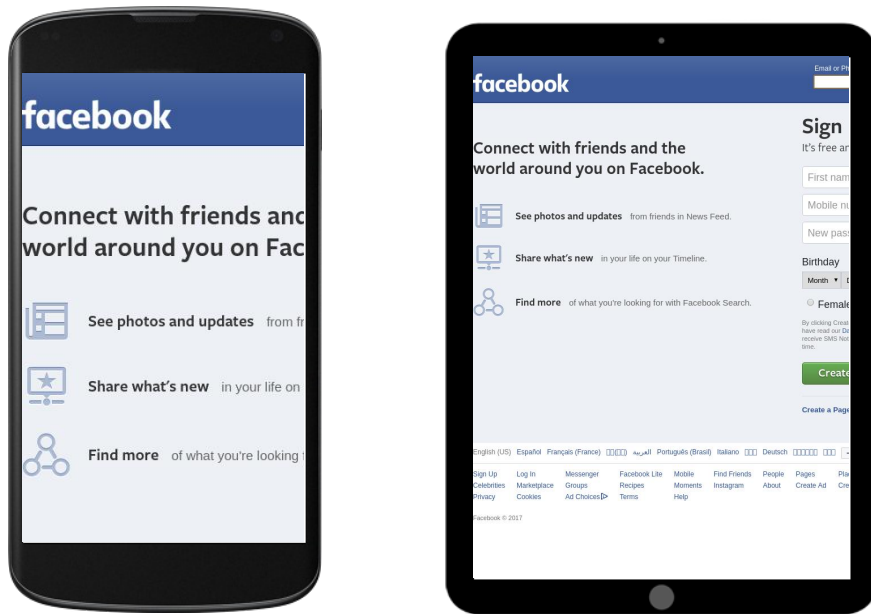

Rendering

This check shows you how your website renders on different devices for your review. It is important that your website is optimised for mobile and tablet devices as on modern websites up to 60% of traffic can come from these sources.

Use of Mobile Viewports

Your page specifies a viewport matching the device's size, which allows it to render properly on all devices. Learn more about [configuring viewports](#).

Legible Font Sizes

The text on your page is legible. Learn more about [using legible font sizes](#).

Tap Target Sizing

Some of the links/buttons on your webpage may be too small for a user to easily tap on a touchscreen. Consider [making these tap targets larger](#) to provide a better user experience.

Flash used?

No Flash content has been detected on this page.

iFrames used?

There are no iframes detected on this page.

Printability

We could not find a Print-Friendly CSS. We recommend this as it instructs the browser on how to style web-pages for printing, improving the user experience.

Favicon

Your website is using a favicon.