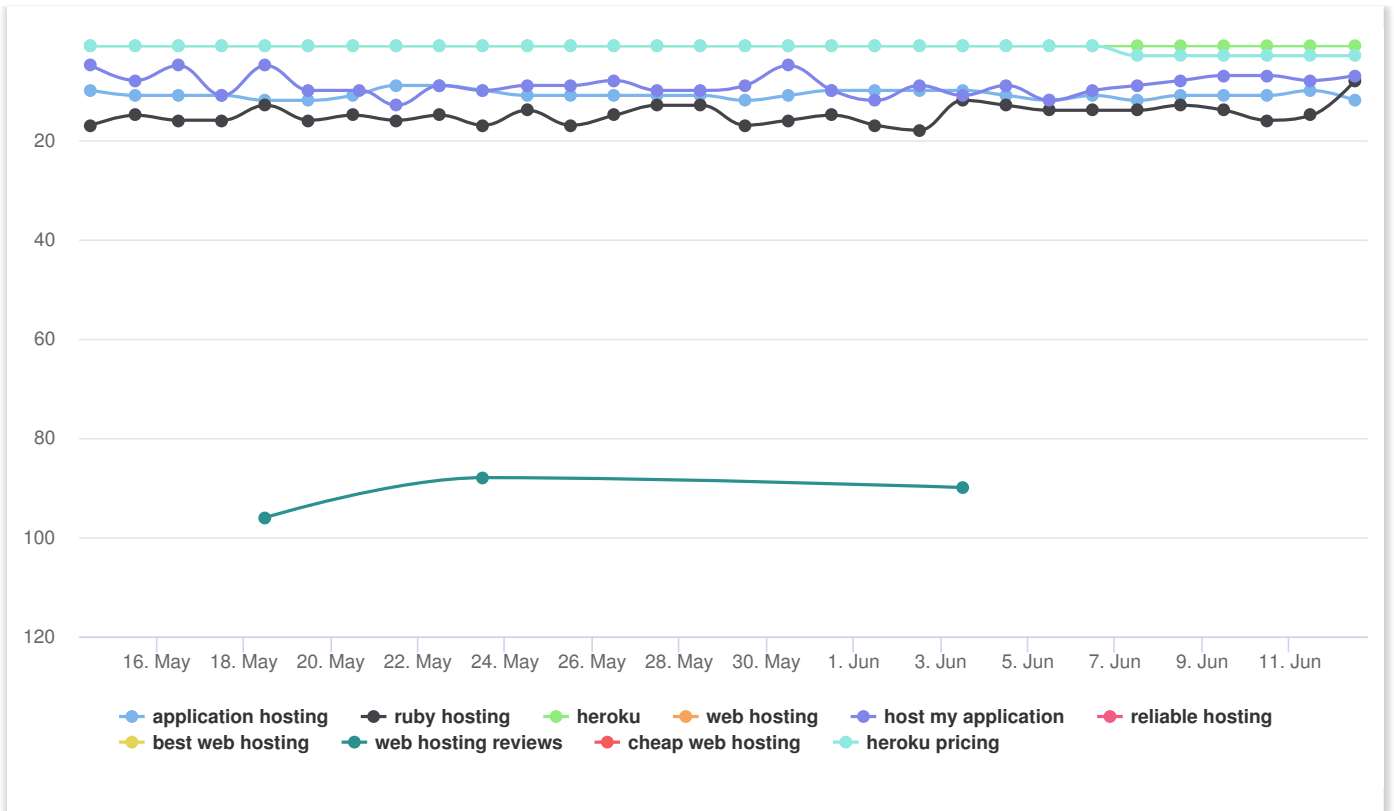

Rank Charts (Last 30 Days) (1/13)

Rank Charts (Last 30 Days) (4/13)

Domain: <https://www.heroku.com/> // Keyword: **web hosting**

Google Yahoo Bing

Domain: <https://www.heroku.com/> // Keyword: **host my application**

Google Yahoo Bing

Domain: <https://www.heroku.com/> // Keyword: **reliable hosting**

Google Yahoo Bing

Rank Charts (Last 30 Days) (7/13)

Rank Charts (Last 30 Days) (10/13)

Rank Charts (Last 30 Days) (13/13)

Domain: <https://www.heroku.com/> // Keyword: **cheapest web hosting**

—●— Google —●— Yahoo —●— Bing

Grouped Rank Charts (60 Days Historical Data) (1/2)

Links Table

Link	ALX	MZDA	MZPA	MATF	MACF	SRR	FB	PTR	LI	SU
https://www.heroku.com/	4.75K	80.55	83.80	64.00	56.00	-	3.62K	104	301	-