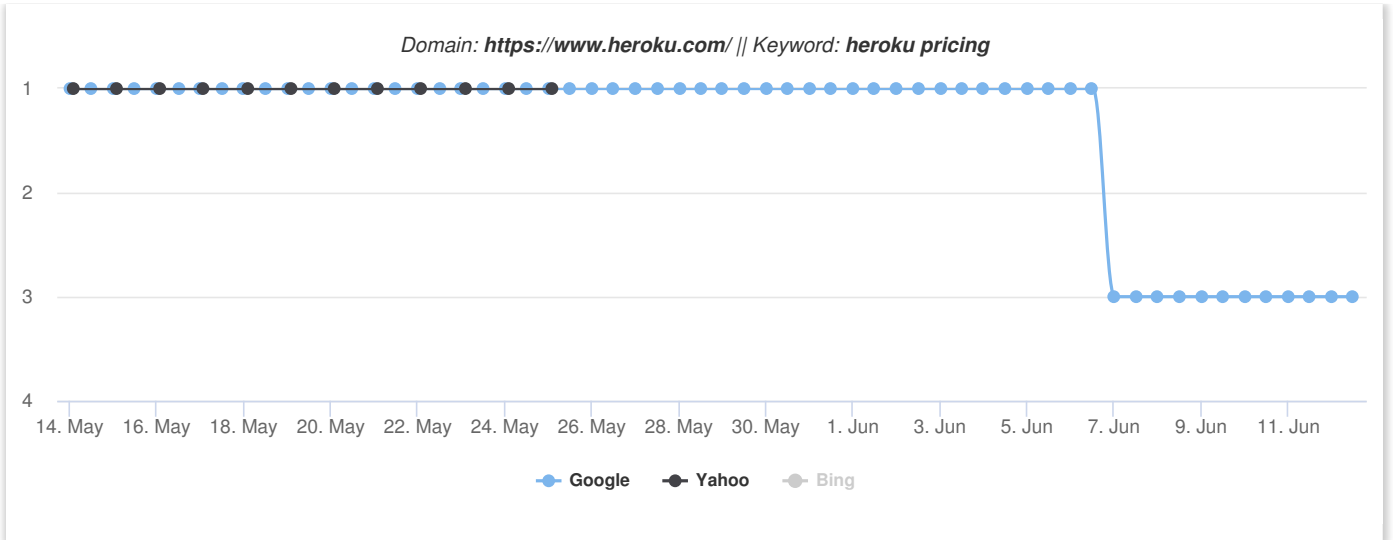

Google Yahoo Bing

Domain: <https://www.heroku.com/> // Keyword: **reliable hosting**

Google Yahoo Bing

Rank Charts (Last 30 Days) (7/13)

Rank Charts (Last 30 Days) (10/13)

Rank Charts (Last 30 Days) (13/13)