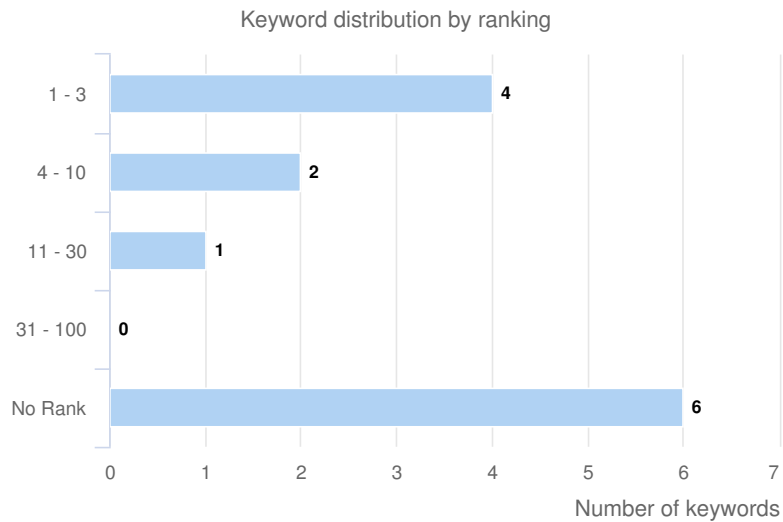

Project Summary

Project name:	heroku
Links:	1
Video links:	0
Keywords:	13
Video keywords:	0
Shareview URL:	Link

Project Matrix

	Metric	Score	Key Explanation
	Visibility	54.0	54.00%
Authority	71.09		Outstanding authority score. Your site(s) are on top of most targeted keyword(s). Keep it up.
Strength (Position)	73.08		keyword(s) have strong rank positions and are less sensitive to rank changes.
Performance	30.0		Your website(s) is faster than 30.00% of the Internet.
Effectiveness (Volume)	52.31		Average SEO campaign. Average monthly volume per keyword is 7,880 indicating average amount potential traffic. Recommended to target higher volume keyword(s).